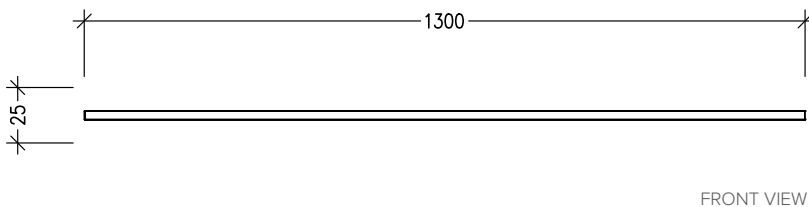

SPECIFICATION SHEET

1300mm Wall Hung Floating Shelf

Code: MK181

Features

- 1300mm Wide Wall Hung Floating Shelf
- Supplied with concealed shelf brackets
- Laminate Woodgrain & Solid Colours on MR Board
- **Default Dimensions** (as pictured):
W1300 x H25 x D192

Note: For measurements outside the default dimensions, please contact us.

Technical Details

Note: All measurements shown are in millimetres. Sizes are nominal.

Head Office: 30 Mill Road, Whanganui
0800 122 522 | sales@smartcab.co.nz
www.smartcab.co.nz