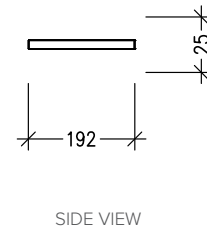

SPECIFICATION SHEET

1300mm Wall Hung Floating Shelf

Code: MK181

Features

- 1300mm Wide Wall Hung Floating Shelf
- Supplied with concealed shelf brackets
- Laminate Woodgrain & Solid Colours on MR Board
- **Default Dimensions** (as pictured):
W1300 x H25 x D192

Note: For measurements outside the default dimensions, please contact us.

Technical Details

Note: All measurements shown are in millimetres. Sizes are nominal.

Head Office: 30 Mill Road, Whanganui
0800 122 522 | sales@smartcab.co.nz
www.smartcab.co.nz