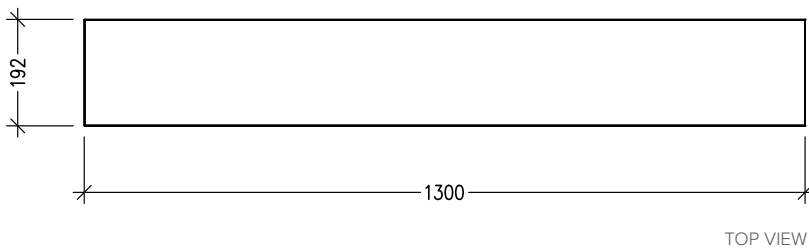

SPECIFICATION SHEET

1300mm Wall Hung Floating Shelf

Code: MK181

Features

- 1300mm Wide Wall Hung Floating Shelf
- Supplied with concealed shelf brackets
- Laminate Woodgrain & Solid Colours on MR Board
- **Default Dimensions** (as pictured):
W1300 x H25 x D192

Note: For measurements outside the default dimensions, please contact us.

Technical Details

Note: All measurements shown are in millimetres. Sizes are nominal.

Head Office: 30 Mill Road, Whanganui
0800 122 522 | sales@smartcab.co.nz
www.smartcab.co.nz