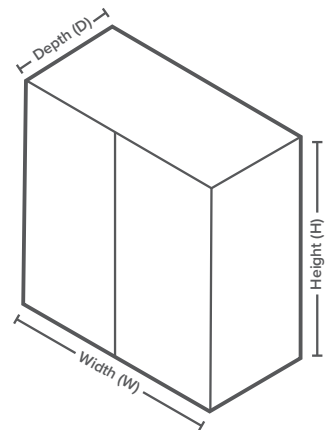

SPECIFICATION SHEET

1300mm Wall Hung Floating Shelf

Code: MK181

Features

- 1300mm Wide Wall Hung Floating Shelf
- Supplied with concealed shelf brackets
- Laminate Woodgrain & Solid Colours on MR Board
- **Default Dimensions** (as pictured):
W1300 x H25 x D192

Note: For measurements outside the default dimensions, please contact us.

Technical Details

Note: All measurements shown are in millimetres. Sizes are nominal.

Head Office: 30 Mill Road, Whanganui
0800 122 522 | sales@smartcab.co.nz
www.smartcab.co.nz