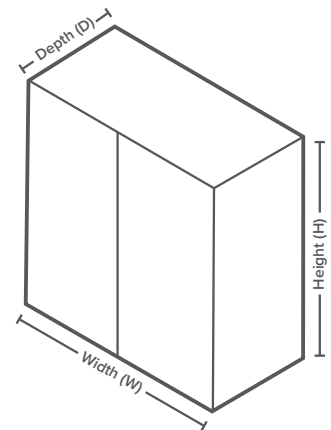

SPECIFICATION SHEET

1 Door LH Hinge Base Cabinet with Inlay Rail

Code: MK104L-CIR

Features

- 1 Door Base Cabinet, Left Hinge
- Cabinet with Inlay Rail
- Adjustable Shelf
- Laminate Woodgrain & Solid Colours on MR Board
- **Default Dimensions** (as pictured):
  W450 x H880 x D590

Variable Dimensions:

Width: 450-599mm
Depth: 520-650mm

Note: For measurements outside the variable dimensions, please contact us.

Technical Details

Note: All measurements shown are in millimetres. Sizes are nominal.

TOP VIEW

FRONT VIEW

Head Office: 30 Mill Road, Whanganui
0800 122 522 | sales@smartcab.co.nz
www.smartcab.co.nz