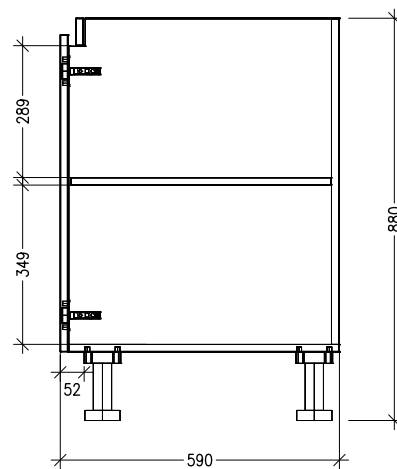

SIDE VIEW

Head Office: 30 Mill Road, Whanganui
0800 122 522 | sales@smartcab.co.nz
www.smartcab.co.nz