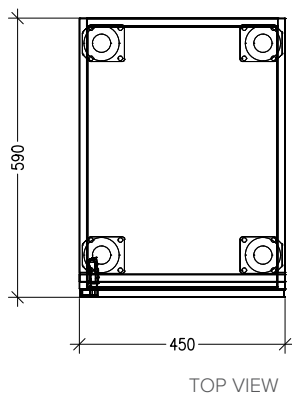

SPECIFICATION SHEET

1 Door LH Hinge Base Cabinet with Inlay Rail

Code: MK104L-CIR

Features

- 1 Door Base Cabinet, Left Hinge
- Cabinet with Inlay Rail
- Adjustable Shelf
- Laminate Woodgrain & Solid Colours on MR Board
- **Default Dimensions** (as pictured):
W450 x H880 x D590

Variable Dimensions:

Width: 450-599mm
Depth: 520-650mm

Note: For measurements outside the variable dimensions, please contact us.

Technical Details

Note: All measurements shown are in millimetres. Sizes are nominal.