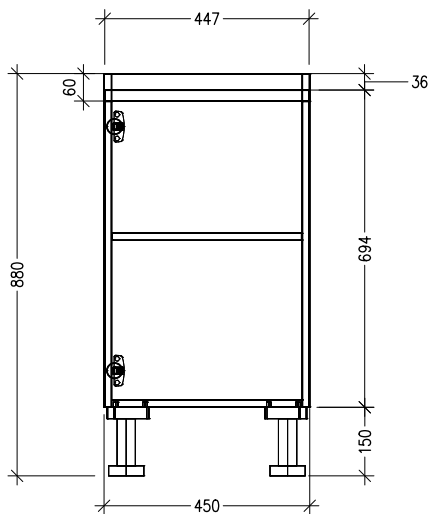

TOP VIEW

FRONT VIEW