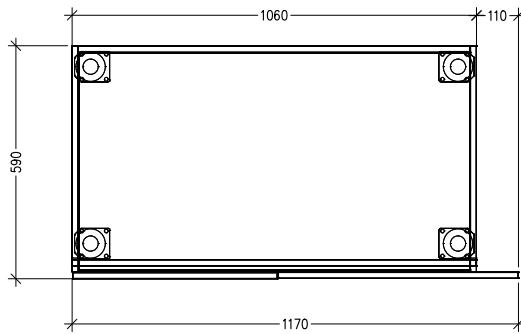

SPECIFICATION SHEET

1 Door Left Hand Blind Corner Base Cabinet with Inlay Rail

Code: MK122L-CIR

Features

- 1 Door LH Blind Corner Base Cabinet
- Cabinet with Inlay Rail
- Adjustable Shelf
- Laminate Woodgrain & Solid Colours on MR Board
- **Default Dimensions** (as pictured):
W1060 x H880 x D590
- **Variable Dimensions:**
Width: 1060-1200mm
Depth: 520-650mm

Note: For measurements outside the variable dimensions, please contact us.

Technical Details

Note: All measurements shown are in millimetres. Sizes are nominal.

TOP VIEW

FRONT VIEW

SIDE VIEW

Head Office: 30 Mill Road, Whanganui
0800 122 522 | sales@smartcab.co.nz
www.smartcab.co.nz