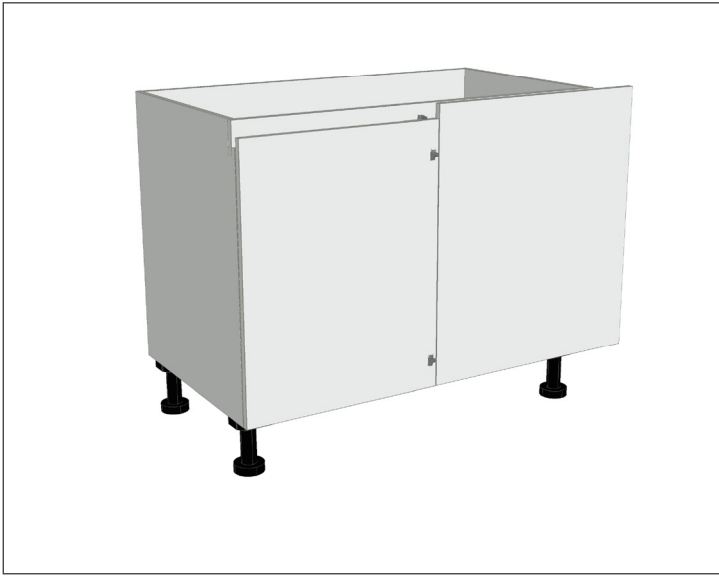

SPECIFICATION SHEET

1 Door Left Hand Blind Corner Base Cabinet with Inlay Rail

Code: MK122L-CIR

Features

- 1 Door LH Blind Corner Base Cabinet
- Cabinet with Inlay Rail
- Adjustable Shelf
- Laminate Woodgrain & Solid Colours on MR Board
- **Default Dimensions** (as pictured):
W1060 x H880 x D590
- **Variable Dimensions:**
Width: 1060-1200mm
Depth: 520-650mm

Note: For measurements outside the variable dimensions, please contact us.

Technical Details

Note: All measurements shown are in millimetres. Sizes are nominal.

TOP VIEW

FRONT VIEW

SIDE VIEW

Head Office: 30 Mill Road, Whanganui
0800 122 522 | sales@smartcab.co.nz
www.smartcab.co.nz