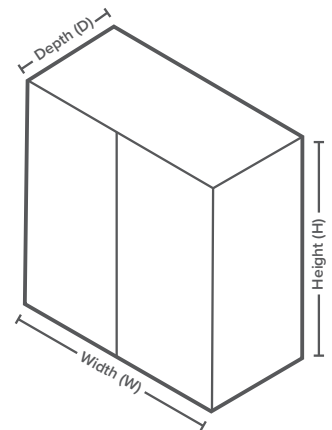

SPECIFICATION SHEET

1 Door Left Hand Blind Corner Base Cabinet with Inlay Rail

Code: MK122L-CIR

Features

- 1 Door LH Blind Corner Base Cabinet
- Cabinet with Inlay Rail
- Adjustable Shelf
- Laminate Woodgrain & Solid Colours on MR Board
- **Default Dimensions** (as pictured):
W1060 x H880 x D590
- **Variable Dimensions:**
Width: 1060-1200mm
Depth: 520-650mm

Note: For measurements outside the variable dimensions, please contact us.

Technical Details

Note: All measurements shown are in millimetres. Sizes are nominal.

TOP VIEW

FRONT VIEW

SIDE VIEW

Head Office: 30 Mill Road, Whanganui
0800 122 522 | sales@smartcab.co.nz
www.smartcab.co.nz