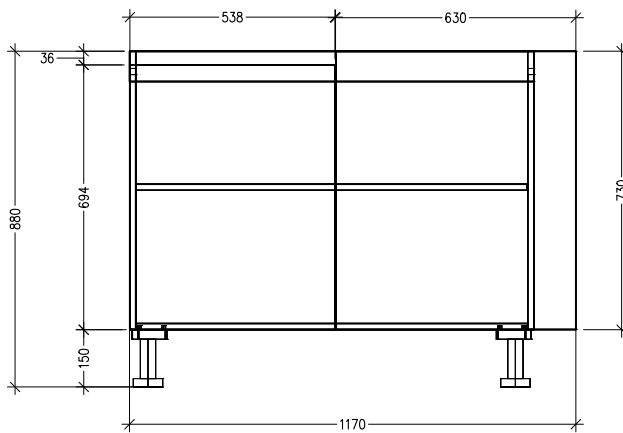

SPECIFICATION SHEET

1 Door Left Hand Blind Corner Base Cabinet with Inlay Rail

Code: MK122L-CIR

Features

- 1 Door LH Blind Corner Base Cabinet
- Cabinet with Inlay Rail
- Adjustable Shelf
- Laminate Woodgrain & Solid Colours on MR Board
- **Default Dimensions** (as pictured):
W1060 x H880 x D590
- **Variable Dimensions:**
Width: 1060-1200mm
Depth: 520-650mm

Note: For measurements outside the variable dimensions, please contact us.

Technical Details

Note: All measurements shown are in millimetres. Sizes are nominal.

TOP VIEW

FRONT VIEW

SIDE VIEW

Head Office: 30 Mill Road, Whanganui
0800 122 522 | sales@smartcab.co.nz
www.smartcab.co.nz