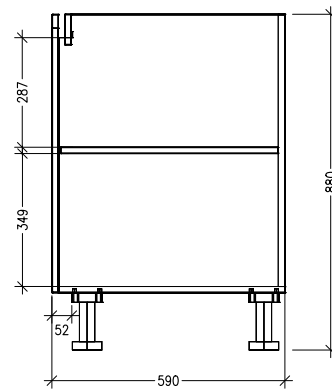

SPECIFICATION SHEET

1 Door Left Hand Blind Corner Base Cabinet with Inlay Rail

Code: MK122L-CIR

Features

- 1 Door LH Blind Corner Base Cabinet
- Cabinet with Inlay Rail
- Adjustable Shelf
- Laminate Woodgrain & Solid Colours on MR Board
- **Default Dimensions** (as pictured):
W1060 x H880 x D590
- **Variable Dimensions:**
Width: 1060-1200mm
Depth: 520-650mm

Note: For measurements outside the variable dimensions, please contact us.

Technical Details

Note: All measurements shown are in millimetres. Sizes are nominal.

TOP VIEW

FRONT VIEW

SIDE VIEW

Head Office: 30 Mill Road, Whanganui
0800 122 522 | sales@smartcab.co.nz
www.smartcab.co.nz