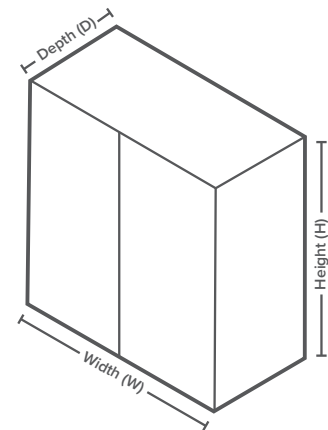

SPECIFICATION SHEET

1 Door RH Hinge Wall Cabinet

Code: MK166R

Features

- 1 Door RH Hinge Wall Cabinet
- Cabinet Designed for Handle
- 3 Adjustable Shelves
- Laminate Woodgrain & Solid Colours on MR Board
- **Default Dimensions** (as pictured):
W200 x H600 x D316

Variable Dimensions:

Width: 250-449mm

Height: 400-1000mm

Depth: 250-450mm

Note: For measurements outside the variable dimensions, please contact us.

Technical Details

Note: All measurements shown are in millimetres. Sizes are nominal.

TOP VIEW

FRONT VIEW

SIDE VIEW