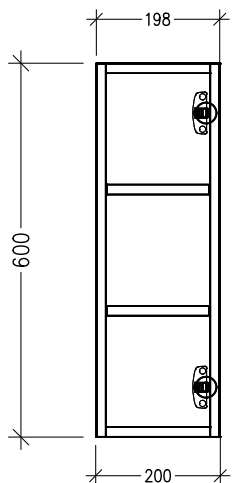

SPECIFICATION SHEET

1 Door RH Hinge Wall Cabinet

Code: MK166R

Features

- 1 Door RH Hinge Wall Cabinet
- Cabinet Designed for Handle
- 3 Adjustable Shelves
- Laminate Woodgrain & Solid Colours on MR Board
- **Default Dimensions** (as pictured):
W200 x H600 x D316

Variable Dimensions:

Width: 250-449mm

Height: 400-1000mm

Depth: 250-450mm

Note: For measurements outside the variable dimensions, please contact us.

Technical Details

Note: All measurements shown are in millimetres. Sizes are nominal.

TOP VIEW

FRONT VIEW

SIDE VIEW