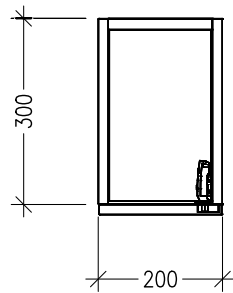

SPECIFICATION SHEET

1 Door RH Hinge Wall Cabinet

Code: MK166R

Features

- 1 Door RH Hinge Wall Cabinet
- Cabinet Designed for Handle
- 3 Adjustable Shelves
- Laminate Woodgrain & Solid Colours on MR Board
- **Default Dimensions** (as pictured):
W200 x H600 x D316

Variable Dimensions:

Width: 250-449mm

Height: 400-1000mm

Depth: 250-450mm

Note: For measurements outside the variable dimensions, please contact us.

Technical Details

Note: All measurements shown are in millimetres. Sizes are nominal.

TOP VIEW

FRONT VIEW

SIDE VIEW