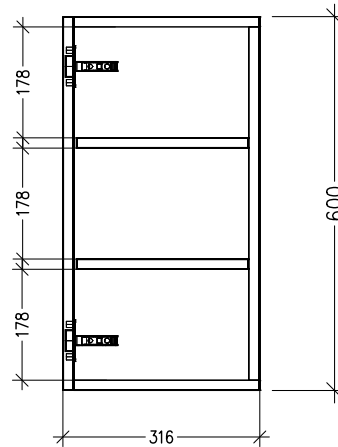

SPECIFICATION SHEET

1 Door RH Hinge Wall Cabinet

Code: MK166R

Features

- 1 Door RH Hinge Wall Cabinet
- Cabinet Designed for Handle
- 3 Adjustable Shelves
- Laminate Woodgrain & Solid Colours on MR Board
- **Default Dimensions** (as pictured):
W200 x H600 x D316

Variable Dimensions:

Width: 250-449mm

Height: 400-1000mm

Depth: 250-450mm

Note: For measurements outside the variable dimensions, please contact us.

Technical Details

Note: All measurements shown are in millimetres. Sizes are nominal.

TOP VIEW

FRONT VIEW

SIDE VIEW