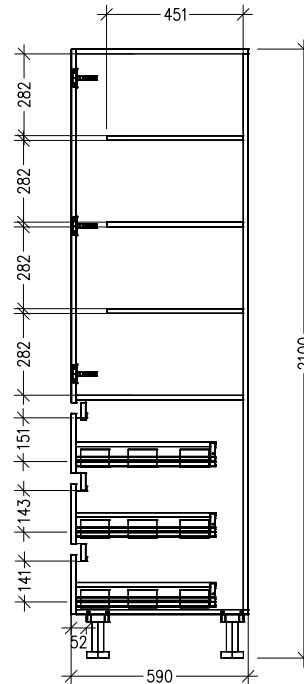

SIDE VIEW

Head Office: 30 Mill Road, Whanganui
0800 122 522 | sales@smartcab.co.nz
www.smartcab.co.nz