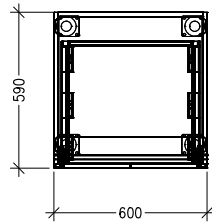

SPECIFICATION SHEET

2 Door, 3 Drawer Pantry Cabinet with Inlay Rail

Code: MK136-CIR

Features

- 4 Door Pantry Tall Cabinet with Inlay Rail
- 3 Equal Height Drawers
- 1 Fixed Shelf, 2 Adjustable Shelves
- Laminate Woodgrain & Solid Colours on MR Board
- **Default Dimensions** (as pictured):
W600 x H2100 x D590

Variable Dimensions:

Width: 600-1000mm
Height: 1800-2400mm
Depth: 520-650mm

Note: For measurements outside the variable dimensions, please contact us.

Technical Details

Note: All measurements shown are in millimetres. Sizes are nominal.