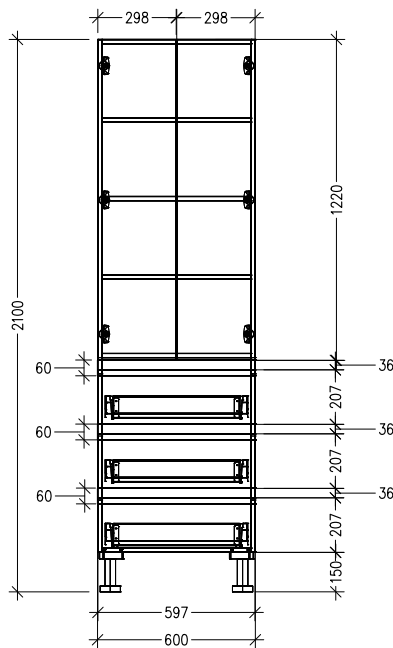

SPECIFICATION SHEET

2 Door, 3 Drawer Pantry Cabinet with Inlay Rail

Code: MK136-CIR

Features

- 4 Door Pantry Tall Cabinet with Inlay Rail
- 3 Equal Height Drawers
- 1 Fixed Shelf, 2 Adjustable Shelves
- Laminate Woodgrain & Solid Colours on MR Board
- **Default Dimensions** (as pictured):
  W600 x H2100 x D590

Variable Dimensions:

Width: 600-1000mm
Height: 1800-2400mm
Depth: 520-650mm

Note: For measurements outside the variable dimensions, please contact us.

Technical Details

Note: All measurements shown are in millimetres. Sizes are nominal.

FRONT VIEW

Head Office: 30 Mill Road, Whanganui
0800 122 522 | sales@smartcab.co.nz
www.smartcab.co.nz