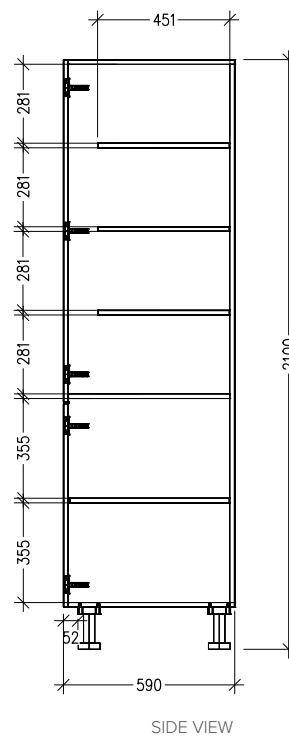

SPECIFICATION SHEET

4 Door Pantry Cabinet

Code: MK132-CHN

Features

- 4 Door Pantry Tall Cabinet
- Tall Cabinet Designed for Handle
- 1 Fixed Shelf, 4 Adjustable Shelves
- Laminate Woodgrain & Solid Colours on MR Board
- **Default Dimensions** (as pictured):
W600 x H2100 x D590

Variable Dimensions:

Width: 600-1000mm
Height: 1800-2400mm
Depth: 520-650mm

Note: For measurements outside the variable dimensions, please contact us.

Technical Details

Note: All measurements shown are in millimetres. Sizes are nominal.