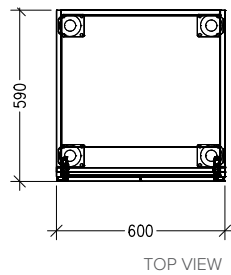

SPECIFICATION SHEET

4 Door Pantry Cabinet

Code: MK132-CHN

Features

- 4 Door Pantry Tall Cabinet
- Tall Cabinet Designed for Handle
- 1 Fixed Shelf, 4 Adjustable Shelves
- Laminate Woodgrain & Solid Colours on MR Board
- **Default Dimensions** (as pictured):
W600 x H2100 x D590

Variable Dimensions:

Width: 600-1000mm
Height: 1800-2400mm
Depth: 520-650mm

Note: For measurements outside the variable dimensions, please contact us.

Technical Details

Note: All measurements shown are in millimetres. Sizes are nominal.