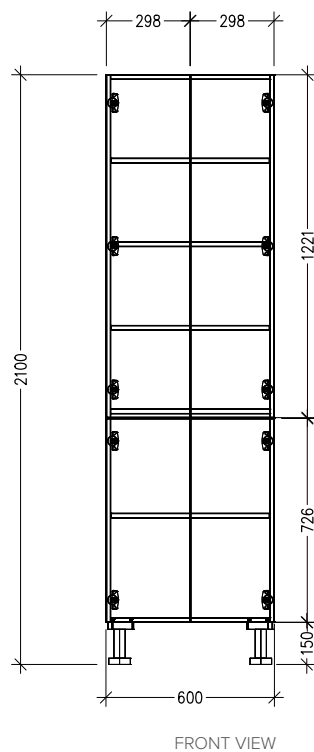

SPECIFICATION SHEET

4 Door Pantry Cabinet

Code: MK132-CHN

Features

- 4 Door Pantry Tall Cabinet
- Tall Cabinet Designed for Handle
- 1 Fixed Shelf, 4 Adjustable Shelves
- Laminate Woodgrain & Solid Colours on MR Board
- **Default Dimensions** (as pictured):
W600 x H2100 x D590

Variable Dimensions:

Width: 600-1000mm
Height: 1800-2400mm
Depth: 520-650mm

Note: For measurements outside the variable dimensions, please contact us.

Technical Details

Note: All measurements shown are in millimetres. Sizes are nominal.