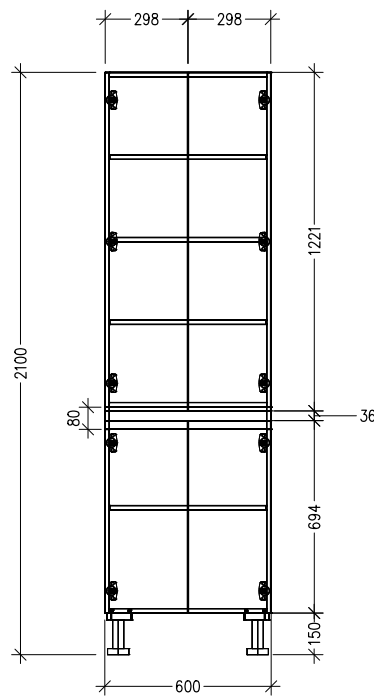

SPECIFICATION SHEET

4 Door Pantry Cabinet with Inlay Rail

Code: MK132-CIR

Features

- 4 Door Pantry Tall Cabinet with Inlay Rail
- 1 Fixed Shelf, 4 Adjustable Shelves
- Laminate Woodgrain & Solid Colours on MR Board
- **Default Dimensions** (as pictured):
W600 x H2100 x D590

Variable Dimensions:

Width: 600-1000mm
Height: 1800-2400mm
Depth: 520-650mm

Note: For measurements outside the variable dimensions, please contact us.

Technical Details

Note: All measurements shown are in millimetres. Sizes are nominal.

TOP VIEW

FRONT VIEW

SIDE VIEW