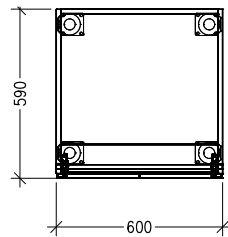

SPECIFICATION SHEET

4 Door Pantry Cabinet with Inlay Rail

Code: MK132-CIR

Features

- 4 Door Pantry Tall Cabinet with Inlay Rail
- 1 Fixed Shelf, 4 Adjustable Shelves
- Laminate Woodgrain & Solid Colours on MR Board
- **Default Dimensions** (as pictured):
W600 x H2100 x D590

Variable Dimensions:

Width: 600-1000mm
Height: 1800-2400mm
Depth: 520-650mm

Note: For measurements outside the variable dimensions, please contact us.

Technical Details

Note: All measurements shown are in millimetres. Sizes are nominal.

TOP VIEW

FRONT VIEW

SIDE VIEW