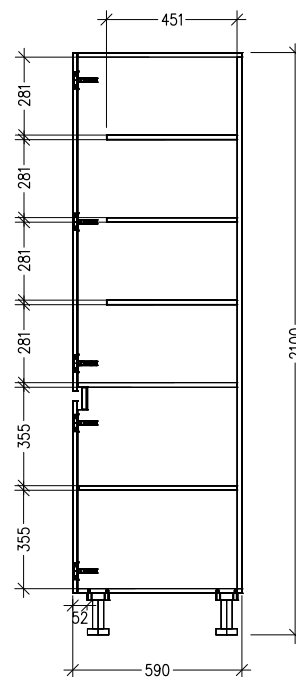

SPECIFICATION SHEET

4 Door Pantry Cabinet with Inlay Rail

Code: MK132-CIR

Features

- 4 Door Pantry Tall Cabinet with Inlay Rail
- 1 Fixed Shelf, 4 Adjustable Shelves
- Laminate Woodgrain & Solid Colours on MR Board
- **Default Dimensions** (as pictured):
W600 x H2100 x D590

Variable Dimensions:

Width: 600-1000mm
Height: 1800-2400mm
Depth: 520-650mm

Note: For measurements outside the variable dimensions, please contact us.

Technical Details

Note: All measurements shown are in millimetres. Sizes are nominal.

TOP VIEW

FRONT VIEW

SIDE VIEW