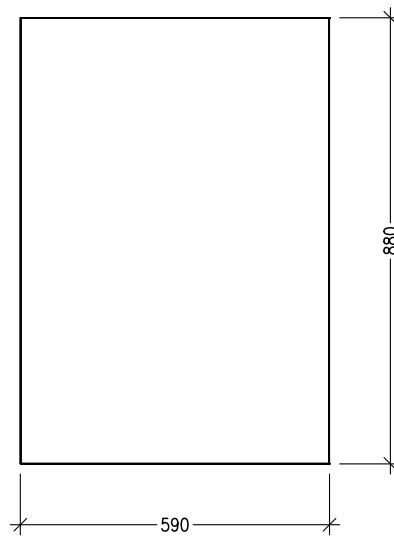

SPECIFICATION SHEET

Base Cabinet End Panel

Code: MK186

Features

- 16mm Wall Cabinet End Panel
- Clashed (Edged Taped) Edges
- Laminate Woodgrain & Solid Colours on MR Board
- **Default Dimensions** (as pictured):
W16 x H880 x D590

Variable Dimensions:

Depth: 520-650mm

Note: For measurements outside the variable dimensions, please contact us.

Technical Details

Note: All measurements shown are in millimetres. Sizes are nominal.

TOP VIEW

FRONT VIEW

SIDE VIEW