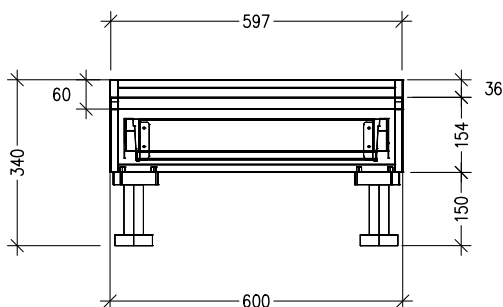

SPECIFICATION SHEET

Dish Drawer Base Cabinet with Inlay Rail

Code: MK134-CIR

Features

- Dish Drawer Base Cabinet
- Cabinet with Inlay Rail
- Laminate Woodgrain & Solid Colours on MR Board
- **Default Dimensions** (as pictured):
  W600 x H340 x D590

Variable Dimensions:

Width: 600-900mm
Height: 340-500mm
Depth: 520-650mm

Note: For measurements outside the variable dimensions, please contact us.

Technical Details

Note: All measurements shown are in millimetres. Sizes are nominal.

FRONT VIEW

Head Office: 30 Mill Road, Whanganui
0800 122 522 | sales@smartcab.co.nz
www.smartcab.co.nz