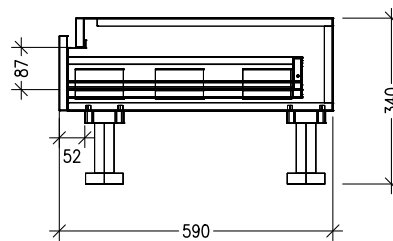

SIDE VIEW

Head Office: 30 Mill Road, Whanganui
0800 122 522 | sales@smartcab.co.nz
www.smartcab.co.nz