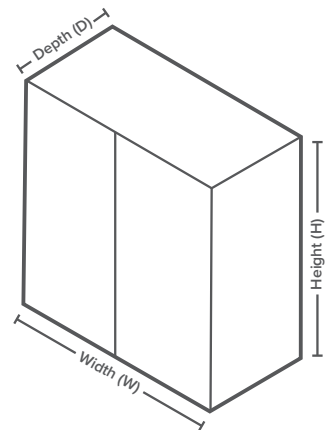

SPECIFICATION SHEET

Dish Drawer Base Cabinet with Inlay Rail

Code: MK134-CIR

Features

- Dish Drawer Base Cabinet
- Cabinet with Inlay Rail
- Laminate Woodgrain & Solid Colours on MR Board
- **Default Dimensions** (as pictured):
  W600 x H340 x D590

Variable Dimensions:

Width: 600-900mm
Height: 340-500mm
Depth: 520-650mm

Note: For measurements outside the variable dimensions, please contact us.

Technical Details

Note: All measurements shown are in millimetres. Sizes are nominal.

FRONT VIEW

Head Office: 30 Mill Road, Whanganui
0800 122 522 | sales@smartcab.co.nz
www.smartcab.co.nz