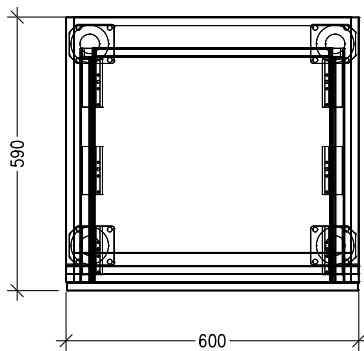

SPECIFICATION SHEET

Dish Drawer Base Cabinet with Inlay Rail

Code: MK134-CIR

Features

- Dish Drawer Base Cabinet
- Cabinet with Inlay Rail
- Laminate Woodgrain & Solid Colours on MR Board
- **Default Dimensions** (as pictured):
W600 x H340 x D590

Variable Dimensions:

Width: 600-900mm
Height: 340-500mm
Depth: 520-650mm

Note: For measurements outside the variable dimensions, please contact us.

Technical Details

Note: All measurements shown are in millimetres. Sizes are nominal.