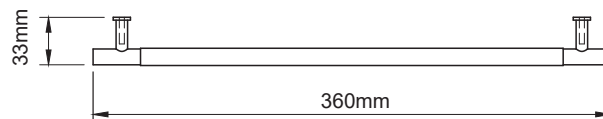

### Indi Handle Length 200mm

Hole-to-Hole 160mm

### Indi Handle Length 296mm

Hole-to-Hole 256mm

### Indi Handle Length 360mm

Hole-to-Hole 320mm