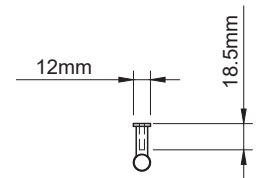

### Indi Handle Length 136mm

Hole-to-Hole 96mm

### Indi Handle Length 200mm

Hole-to-Hole 160mm

### Indi Handle Length 296mm

Hole-to-Hole 256mm

### Indi Handle Length 360mm

Hole-to-Hole 320mm