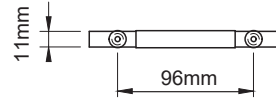

### Indi Handle Length 136mm

Hole-to-Hole 96mm

### Indi Handle Length 200mm

Hole-to-Hole 160mm

### Indi Handle Length 296mm

Hole-to-Hole 256mm

### Indi Handle Length 360mm

Hole-to-Hole 320mm