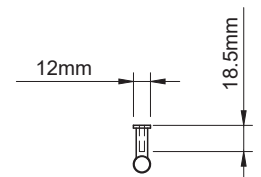

Indi Handle Length 520mm

Hole-to-Hole 480mm

Head Office: 30 Mill Road, Whanganui
0800 122 522 | sales@smartcab.co.nz
www.smartcab.co.nz