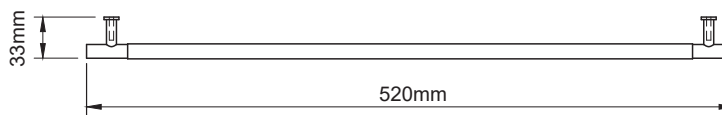

Indi Handle Length 520mm

Hole-to-Hole 480mm

Head Office: 30 Mill Road, Whanganui
0800 122 522 | sales@smartcab.co.nz
www.smartcab.co.nz