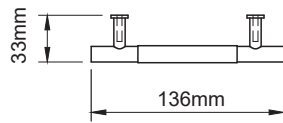

### Indi Handle Length 136mm

Hole-to-Hole 96mm

### Indi Handle Length 200mm

Hole-to-Hole 160mm

### Indi Handle Length 296mm

Hole-to-Hole 256mm

### Indi Handle Length 360mm

Hole-to-Hole 320mm