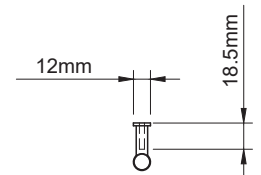

### Indi Handle Length 136mm

Hole-to-Hole 96mm

### Indi Handle Length 200mm

Hole-to-Hole 160mm

### Indi Handle Length 296mm

Hole-to-Hole 256mm

### Indi Handle Length 360mm

Hole-to-Hole 320mm