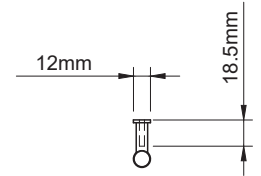

### Indi Handle Length 136mm

Hole-to-Hole 96mm

### Indi Handle Length 200mm

Hole-to-Hole 160mm

### Indi Handle Length 296mm

Hole-to-Hole 256mm

### Indi Handle Length 360mm

Hole-to-Hole 320mm