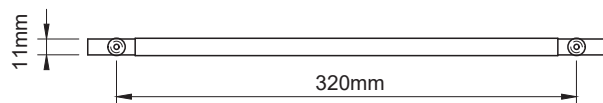

### Indi Handle Length 200mm

Hole-to-Hole 160mm

### Indi Handle Length 296mm

Hole-to-Hole 256mm

### Indi Handle Length 360mm

Hole-to-Hole 320mm