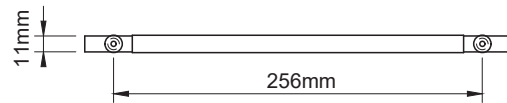

### Indi Handle Length 136mm

Hole-to-Hole 96mm

### Indi Handle Length 200mm

Hole-to-Hole 160mm

### Indi Handle Length 296mm

Hole-to-Hole 256mm