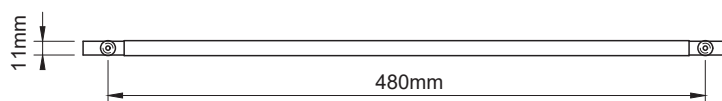

Indi Handle Length 520mm

Hole-to-Hole 480mm

Head Office: 30 Mill Road, Whanganui
0800 122 522 | sales@smartcab.co.nz
www.smartcab.co.nz