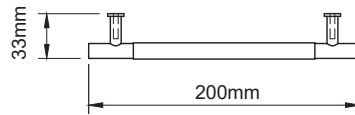

### Indi Handle Length 136mm

Hole-to-Hole 96mm

### Indi Handle Length 200mm

Hole-to-Hole 160mm

### Indi Handle Length 296mm

Hole-to-Hole 256mm

### Indi Handle Length 360mm

Hole-to-Hole 320mm