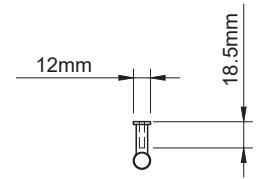

### Indi Handle Length 136mm

Hole-to-Hole 96mm

### Indi Handle Length 200mm

Hole-to-Hole 160mm

### Indi Handle Length 296mm

Hole-to-Hole 256mm

### Indi Handle Length 360mm

Hole-to-Hole 320mm