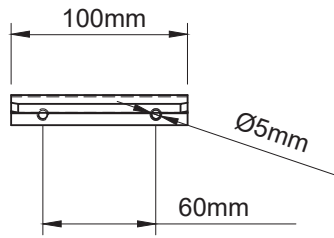

SPECIFICATION SHEET

Mila Handles

Mila Handle Length 100mm
Hole-to-Hole 60mm

Mila Handle Length 200mm
Hole-to-Hole 160mm

Mila Handle Length 350mm
Hole-to-Hole 310mm