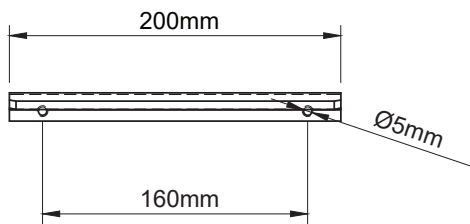

SPECIFICATION SHEET

Mila Handles

Mila Handle Length 100mm
Hole-to-Hole 60mm

Mila Handle Length 200mm
Hole-to-Hole 160mm

Mila Handle Length 350mm
Hole-to-Hole 310mm