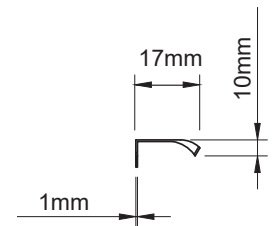

SPECIFICATION SHEET

Mila Handles

Mila Handle Length 100mm
Hole-to-Hole 60mm

Mila Handle Length 200mm
Hole-to-Hole 160mm

Mila Handle Length 350mm
Hole-to-Hole 310mm