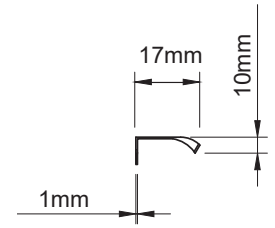

SPECIFICATION SHEET

Mila Handles

Mila Handle Length 100mm
Hole-to-Hole 60mm

Mila Handle Length 200mm
Hole-to-Hole 160mm

Mila Handle Length 350mm
Hole-to-Hole 310mm