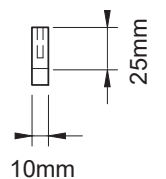

SPECIFICATION SHEET

Roma Handles

Roma Handle Length 106mm

Hole-to-Hole 96mm

Roma Handle Length 138mm

Hole-to-Hole 128mm

Roma Handle Length 266mm

Hole-to-Hole 256mm

Roma Handle Length 330mm

Hole-to-Hole 320mm

Roma Handle Length 490mm

Hole-to-Hole 480mm

Roma Handle Length 618mm

Hole-to-Hole 608mm

SMARTCAB

Head Office: 30 Mill Road, Whanganui
0800 122 522 | sales@smartcab.co.nz
www.smartcab.co.nz