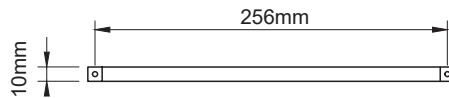

SPECIFICATION SHEET

Roma Handles

Roma Handle Length 106mm

Hole-to-Hole 96mm

Roma Handle Length 138mm

Hole-to-Hole 128mm

Roma Handle Length 266mm

Hole-to-Hole 256mm

Roma Handle Length 330mm

Hole-to-Hole 320mm

Roma Handle Length 490mm

Hole-to-Hole 480mm

Roma Handle Length 618mm

Hole-to-Hole 608mm

SMARTCAB

Head Office: 30 Mill Road, Whanganui
0800 122 522 | sales@smartcab.co.nz
www.smartcab.co.nz