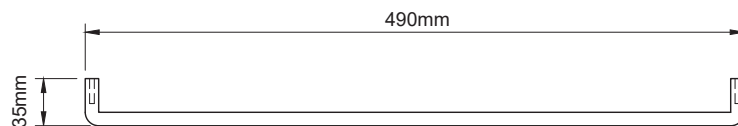

SPECIFICATION SHEET

Roma Handles

Roma Handle Length 106mm

Hole-to-Hole 96mm

Roma Handle Length 138mm

Hole-to-Hole 128mm

Roma Handle Length 266mm

Hole-to-Hole 256mm

Roma Handle Length 330mm

Hole-to-Hole 320mm

Roma Handle Length 490mm

Hole-to-Hole 480mm

Roma Handle Length 618mm

Hole-to-Hole 608mm

SMARTCAB

Head Office: 30 Mill Road, Whanganui
0800 122 522 | sales@smartcab.co.nz
www.smartcab.co.nz