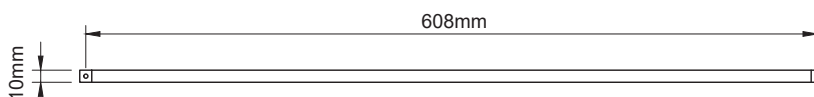

SPECIFICATION SHEET

Roma Handles

Roma Handle Length 106mm

Hole-to-Hole 96mm

Roma Handle Length 138mm

Hole-to-Hole 128mm

Roma Handle Length 266mm

Hole-to-Hole 256mm

Roma Handle Length 330mm

Hole-to-Hole 320mm

Roma Handle Length 490mm

Hole-to-Hole 480mm

Roma Handle Length 618mm

Hole-to-Hole 608mm

SMARTCAB

Head Office: 30 Mill Road, Whanganui
0800 122 522 | sales@smartcab.co.nz
www.smartcab.co.nz