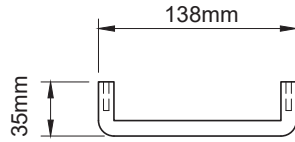

SPECIFICATION SHEET

Roma Handles

Roma Handle Length 106mm

Hole-to-Hole 96mm

Roma Handle Length 138mm

Hole-to-Hole 128mm

Roma Handle Length 266mm

Hole-to-Hole 256mm

Roma Handle Length 330mm

Hole-to-Hole 320mm

Roma Handle Length 490mm

Hole-to-Hole 480mm

Roma Handle Length 618mm

Hole-to-Hole 608mm

SMARTCAB

Head Office: 30 Mill Road, Whanganui
0800 122 522 | sales@smartcab.co.nz
www.smartcab.co.nz