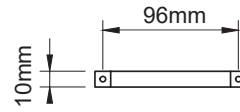

SPECIFICATION SHEET

Roma Handles

Roma Handle Length 106mm

Hole-to-Hole 96mm

Roma Handle Length 138mm

Hole-to-Hole 128mm

Roma Handle Length 266mm

Hole-to-Hole 256mm

Roma Handle Length 330mm

Hole-to-Hole 320mm

Roma Handle Length 490mm

Hole-to-Hole 480mm

Roma Handle Length 618mm

Hole-to-Hole 608mm

SMARTCAB

Head Office: 30 Mill Road, Whanganui
0800 122 522 | sales@smartcab.co.nz
www.smartcab.co.nz