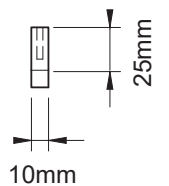

SPECIFICATION SHEET

Roma Handles

Roma Handle Length 106mm

Hole-to-Hole 96mm

Roma Handle Length 138mm

Hole-to-Hole 128mm

Roma Handle Length 266mm

Hole-to-Hole 256mm

Roma Handle Length 330mm

Hole-to-Hole 320mm

Roma Handle Length 490mm

Hole-to-Hole 480mm

Roma Handle Length 618mm

Hole-to-Hole 608mm

SMARTCAB

Head Office: 30 Mill Road, Whanganui
0800 122 522 | sales@smartcab.co.nz
www.smartcab.co.nz