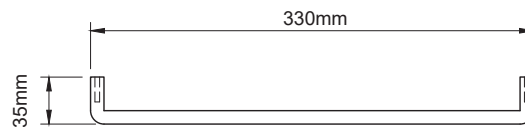

SPECIFICATION SHEET

Roma Handles

Roma Handle Length 106mm

Hole-to-Hole 96mm

Roma Handle Length 138mm

Hole-to-Hole 128mm

Roma Handle Length 266mm

Hole-to-Hole 256mm

Roma Handle Length 330mm

Hole-to-Hole 320mm

Roma Handle Length 490mm

Hole-to-Hole 480mm

Roma Handle Length 618mm

Hole-to-Hole 608mm

SMARTCAB

Head Office: 30 Mill Road, Whanganui
0800 122 522 | sales@smartcab.co.nz
www.smartcab.co.nz