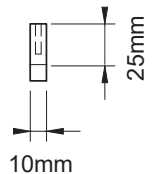

SPECIFICATION SHEET

Roma Handles

Roma Handle Length 106mm

Hole-to-Hole 96mm

Roma Handle Length 138mm

Hole-to-Hole 128mm

Roma Handle Length 266mm

Hole-to-Hole 256mm

Roma Handle Length 330mm

Hole-to-Hole 320mm

Roma Handle Length 490mm

Hole-to-Hole 480mm

Roma Handle Length 618mm

Hole-to-Hole 608mm

SMARTCAB

Head Office: 30 Mill Road, Whanganui
0800 122 522 | sales@smartcab.co.nz
www.smartcab.co.nz