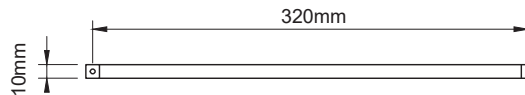

SPECIFICATION SHEET

Roma Handles

Roma Handle Length 106mm

Hole-to-Hole 96mm

Roma Handle Length 138mm

Hole-to-Hole 128mm

Roma Handle Length 266mm

Hole-to-Hole 256mm

Roma Handle Length 330mm

Hole-to-Hole 320mm

Roma Handle Length 490mm

Hole-to-Hole 480mm

Roma Handle Length 618mm

Hole-to-Hole 608mm

SMARTCAB

Head Office: 30 Mill Road, Whanganui
0800 122 522 | sales@smartcab.co.nz
www.smartcab.co.nz