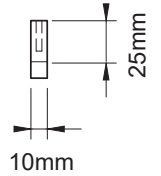

SPECIFICATION SHEET

Roma Handles

Roma Handle Length 106mm

Hole-to-Hole 96mm

Roma Handle Length 138mm

Hole-to-Hole 128mm

Roma Handle Length 266mm

Hole-to-Hole 256mm

Roma Handle Length 330mm

Hole-to-Hole 320mm

Roma Handle Length 490mm

Hole-to-Hole 480mm

Roma Handle Length 618mm

Hole-to-Hole 608mm

SMARTCAB

Head Office: 30 Mill Road, Whanganui
0800 122 522 | sales@smartcab.co.nz
www.smartcab.co.nz