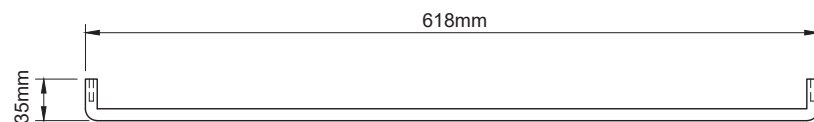

SPECIFICATION SHEET

Roma Handles

Roma Handle Length 106mm

Hole-to-Hole 96mm

Roma Handle Length 138mm

Hole-to-Hole 128mm

Roma Handle Length 266mm

Hole-to-Hole 256mm

Roma Handle Length 330mm

Hole-to-Hole 320mm

Roma Handle Length 490mm

Hole-to-Hole 480mm

Roma Handle Length 618mm

Hole-to-Hole 608mm

SMARTCAB

Head Office: 30 Mill Road, Whanganui
0800 122 522 | sales@smartcab.co.nz
www.smartcab.co.nz