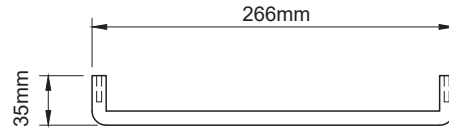

SPECIFICATION SHEET

Roma Handles

Roma Handle Length 106mm

Hole-to-Hole 96mm

Roma Handle Length 138mm

Hole-to-Hole 128mm

Roma Handle Length 266mm

Hole-to-Hole 256mm

Roma Handle Length 330mm

Hole-to-Hole 320mm

Roma Handle Length 490mm

Hole-to-Hole 480mm

Roma Handle Length 618mm

Hole-to-Hole 608mm

SMARTCAB

Head Office: 30 Mill Road, Whanganui
0800 122 522 | sales@smartcab.co.nz
www.smartcab.co.nz