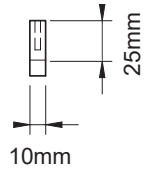

SPECIFICATION SHEET

Roma Handles

Roma Handle Length 106mm

Hole-to-Hole 96mm

Roma Handle Length 138mm

Hole-to-Hole 128mm

Roma Handle Length 266mm

Hole-to-Hole 256mm

Roma Handle Length 330mm

Hole-to-Hole 320mm

Roma Handle Length 490mm

Hole-to-Hole 480mm

Roma Handle Length 618mm

Hole-to-Hole 608mm

SMARTCAB

Head Office: 30 Mill Road, Whanganui
0800 122 522 | sales@smartcab.co.nz
www.smartcab.co.nz