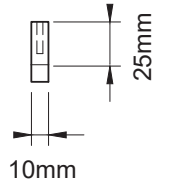

SPECIFICATION SHEET

Roma Handles

Roma Handle Length 106mm

Hole-to-Hole 96mm

Roma Handle Length 138mm

Hole-to-Hole 128mm

Roma Handle Length 266mm

Hole-to-Hole 256mm

Roma Handle Length 330mm

Hole-to-Hole 320mm

Roma Handle Length 490mm

Hole-to-Hole 480mm

Roma Handle Length 618mm

Hole-to-Hole 608mm

SMARTCAB

Head Office: 30 Mill Road, Whanganui
0800 122 522 | sales@smartcab.co.nz
www.smartcab.co.nz