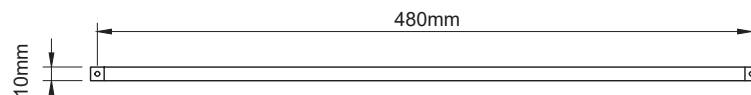

SPECIFICATION SHEET

Roma Handles

Roma Handle Length 106mm

Hole-to-Hole 96mm

Roma Handle Length 138mm

Hole-to-Hole 128mm

Roma Handle Length 266mm

Hole-to-Hole 256mm

Roma Handle Length 330mm

Hole-to-Hole 320mm

Roma Handle Length 490mm

Hole-to-Hole 480mm

Roma Handle Length 618mm

Hole-to-Hole 608mm

SMARTCAB

Head Office: 30 Mill Road, Whanganui
0800 122 522 | sales@smartcab.co.nz
www.smartcab.co.nz