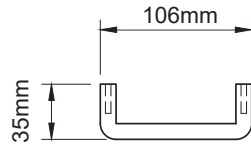

SPECIFICATION SHEET

Roma Handles

Roma Handle Length 106mm

Hole-to-Hole 96mm

Roma Handle Length 138mm

Hole-to-Hole 128mm

Roma Handle Length 266mm

Hole-to-Hole 256mm

Roma Handle Length 330mm

Hole-to-Hole 320mm

Roma Handle Length 490mm

Hole-to-Hole 480mm

Roma Handle Length 618mm

Hole-to-Hole 608mm

SMARTCAB

Head Office: 30 Mill Road, Whanganui
0800 122 522 | sales@smartcab.co.nz
www.smartcab.co.nz