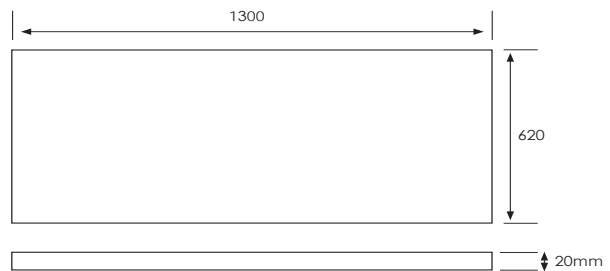

### Features

- Acrylic Solid Surface Slab Top
- Available in 3 different colours: Galaxia, Misty & Sierra
- Tap and sink hole can be cut on site
- Available in 3 different sizes
- Dimensions: H20 x W1300 x D620

### Technical Details

Note: All measurements shown are in millimetres. Sizes are nominal.

Note: Please refer to [www.smartcab.co.nz](http://www.smartcab.co.nz) for other size options

Head Office: 30 Mill Road, Whanganui  
0800 122 522 | [sales@smartcab.co.nz](mailto:sales@smartcab.co.nz)  
[www.smartcab.co.nz](http://www.smartcab.co.nz)