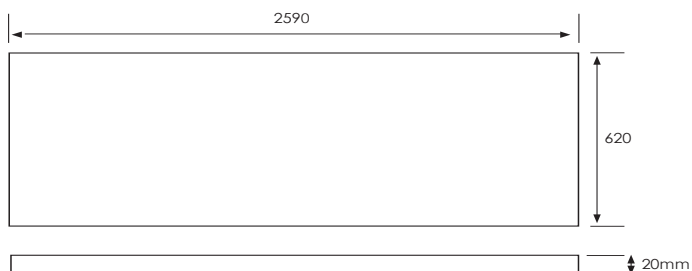

### Features

- Acrylic Solid Surface Slab Top
- Available in 3 different colours: Galaxia, Misty & Sierra
- Tap and sink hole can be cut on site
- Available in 3 different sizes
- Dimensions: H20 x W2590 x D620

### Technical Details

Note: All measurements shown are in millimetres. Sizes are nominal.

Note: Please refer to [www.smartcab.co.nz](http://www.smartcab.co.nz) for other size options

Head Office: 30 Mill Road, Whanganui  
0800 122 522 | [sales@smartcab.co.nz](mailto:sales@smartcab.co.nz)  
[www.smartcab.co.nz](http://www.smartcab.co.nz)