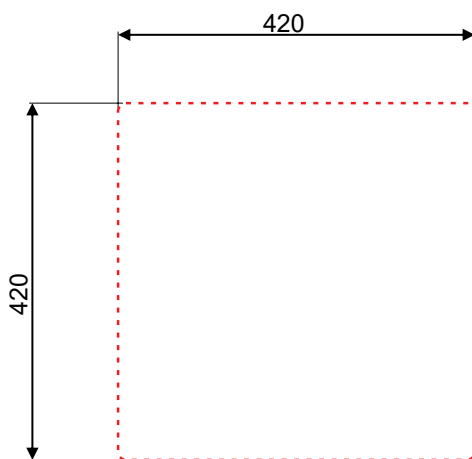

SPECIFICATION SHEET

Laundry 400mm Sink

Features

- Dimensions: 440W x 440D x 200H
- Stainless Steel 304 Quality
- Includes basket waste & overflow kit
- Topmount-Inset
- Sound dampening pad underneath the bowl
- 90mm Siphon Hole
- 1,00mm thickness
- Antibacterial Surface
- Innovative design

Colour Options with Code

Stainless Steel
LS400

Technical Details

Note: All measurements shown are in millimetres. Sizes are nominal.

Head Office: 30 Mill Road, Whanganui
0800 122 522 | sales@smartcab.co.nz
www.smartcab.co.nz