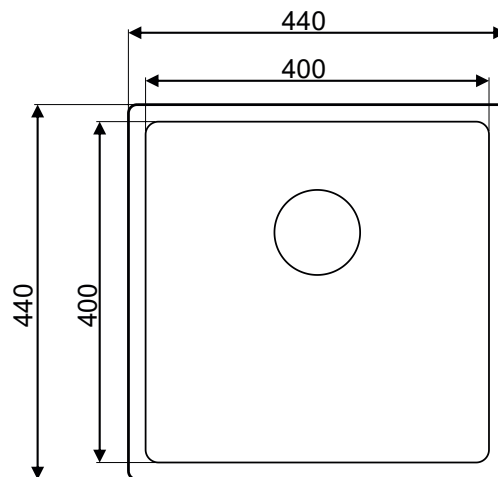

SPECIFICATION SHEET

Laundry 400mm Sink

Features

- Dimensions: 440W x 440D x 200H
- Stainless Steel 304 Quality
- Includes basket waste & overflow kit
- Topmount-Inset
- Sound dampening pad underneath the bowl
- 90mm Siphon Hole
- 1,00mm thickness
- Antibacterial Surface
- Innovative design

Colour Options with Code

Stainless Steel
LS400

Technical Details

Note: All measurements shown are in millimetres. Sizes are nominal.

Head Office: 30 Mill Road, Whanganui
0800 122 522 | sales@smartcab.co.nz
www.smartcab.co.nz