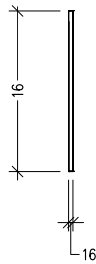

### Features

- 16mm Wall Cabinet End Panel
- Clashed (Edged Taped) Edges
- Laminate Woodgrain & Solid Colours on MR Board
- **Default Dimensions** (as pictured):  
W16 x H2100 x D590

### Variable Dimensions:

Height: 1800-2400mm

Depth: 520-650mm

*Note: For measurements outside the variable dimensions, please contact us.*

### Technical Details

Note: All measurements shown are in millimetres. Sizes are nominal.

TOP VIEW

FRONT VIEW

SIDE VIEW

Head Office: 30 Mill Road, Whanganui  
0800 122 522 | sales@smartcab.co.nz  
[www.smartcab.co.nz](http://www.smartcab.co.nz)