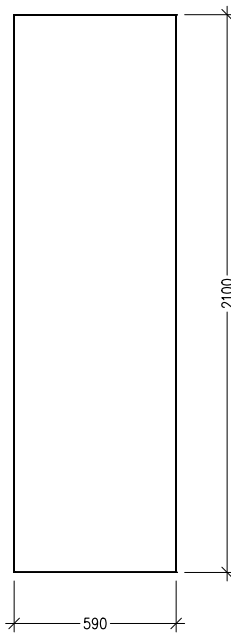

## Tall Cabinet End Panel

Code: MK188

### Features

- 16mm Wall Cabinet End Panel
- Clashed (Edged Taped) Edges
- Laminate Woodgrain & Solid Colours on MR Board
- **Default Dimensions** (as pictured):  
W16 x H2100 x D590

### Variable Dimensions:

Height: 1800-2400mm

Depth: 520-650mm

*Note: For measurements outside the variable dimensions, please contact us.*

### Technical Details

Note: All measurements shown are in millimetres. Sizes are nominal.

TOP VIEW

FRONT VIEW

SIDE VIEW

Head Office: 30 Mill Road, Whanganui  
0800 122 522 | sales@smartcab.co.nz  
[www.smartcab.co.nz](http://www.smartcab.co.nz)