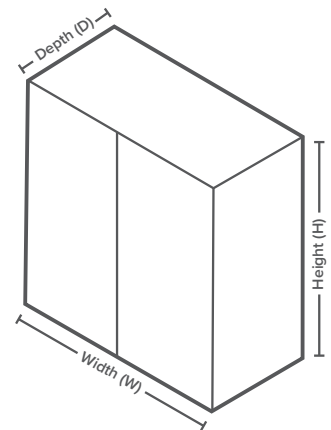

### Features

- 16mm Wall Cabinet End Panel
- Clashed (Edged Taped) Edges
- Laminate Woodgrain & Solid Colours on MR Board
- **Default Dimensions** (as pictured):  
W16 x H2100 x D590

### Variable Dimensions:

Height: 1800-2400mm

Depth: 520-650mm

*Note: For measurements outside the variable dimensions, please contact us.*

### Technical Details

Note: All measurements shown are in millimetres. Sizes are nominal.

TOP VIEW

FRONT VIEW

SIDE VIEW

Head Office: 30 Mill Road, Whanganui  
0800 122 522 | sales@smartcab.co.nz  
[www.smartcab.co.nz](http://www.smartcab.co.nz)