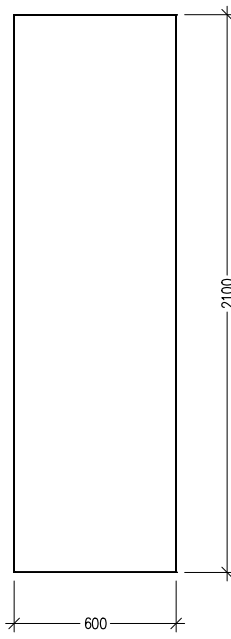

SPECIFICATION SHEET

Tall Cabinet End Panel

Code: MK188

Features

- 16mm Wall Cabinet End Panel
- Clashed (Edged Taped) Edges
- Laminate Woodgrain & Solid Colours on MR Board
- **Default Dimensions** (as pictured):
  W16 x H2100 x D600

Variable Dimensions:

Height: 1800-2400mm

Depth: 530-660mm

Note: For measurements outside the variable dimensions, please contact us.

Technical Details

Note: All measurements shown are in millimetres. Sizes are nominal.

SIDE VIEW

Head Office: 30 Mill Road, Whanganui
0800 122 522 | sales@smartcab.co.nz
www.smartcab.co.nz