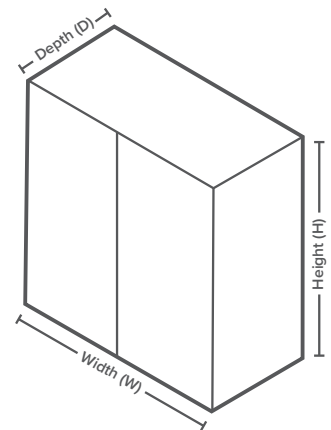

Head Office: 30 Mill Road, Whanganui
0800 122 522 | sales@smartcab.co.nz
www.smartcab.co.nz