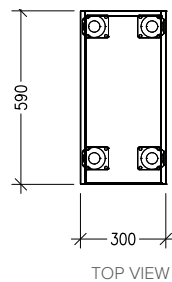

SPECIFICATION SHEET

Tall Open Shelf Cabinet

Code: MK156

Features

- Tall Open Shelf Cabinet
- x1 Fixed Shelf 880mm high
x3 Adjustable Shelves above bench height
x1 Adjustable Shelf below bench height
- Laminate Woodgrain & Solid Colours on MR Board
- **Default Dimensions** (as pictured):
W300 x H2100 x D590

Variable Dimensions:

Width: 300-599mm
Height: 1800-2400mm
Depth: 520-650mm

Note: For measurements outside the variable dimensions, please contact us.

Technical Details

Note: All measurements shown are in millimetres. Sizes are nominal.