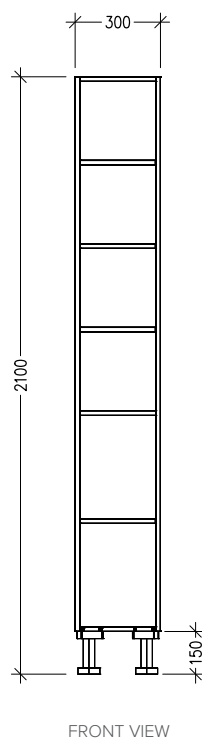

SPECIFICATION SHEET

Tall Open Shelf Cabinet

Code: MK156

Features

- Tall Open Shelf Cabinet
- x1 Fixed Shelf 880mm high
x3 Adjustable Shelves above bench height
x1 Adjustable Shelf below bench height
- Laminate Woodgrain & Solid Colours on MR Board
- **Default Dimensions** (as pictured):
W300 x H2100 x D590

Variable Dimensions:

Width: 300-599mm
Height: 1800-2400mm
Depth: 520-650mm

Note: For measurements outside the variable dimensions, please contact us.

Technical Details

Note: All measurements shown are in millimetres. Sizes are nominal.