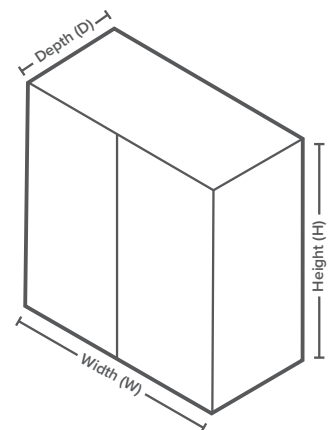

SPECIFICATION SHEET

Tall Open Shelf Cabinet

Code: MK156

Features

- Tall Open Shelf Cabinet
- x1 Fixed Shelf 880mm high
x3 Adjustable Shelves above bench height
x1 Adjustable Shelf below bench height
- Laminate Woodgrain & Solid Colours on MR Board
- **Default Dimensions** (as pictured):
W300 x H2100 x D590

Variable Dimensions:

Width: 300-599mm
Height: 1800-2400mm
Depth: 520-650mm

Note: For measurements outside the variable dimensions, please contact us.

Technical Details

Note: All measurements shown are in millimetres. Sizes are nominal.