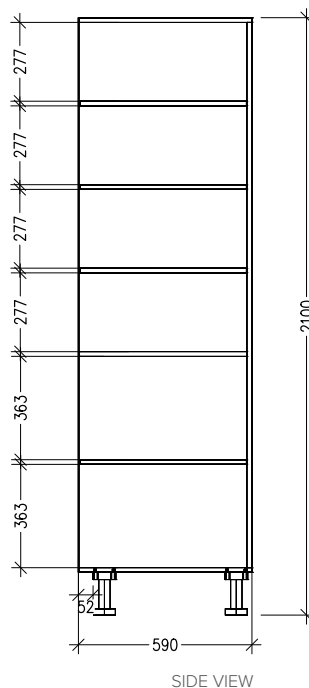

SPECIFICATION SHEET

Tall Open Shelf Cabinet

Code: MK156

Features

- Tall Open Shelf Cabinet
- x1 Fixed Shelf 880mm high
x3 Adjustable Shelves above bench height
x1 Adjustable Shelf below bench height
- Laminate Woodgrain & Solid Colours on MR Board
- **Default Dimensions** (as pictured):
W300 x H2100 x D590

Variable Dimensions:

Width: 300-599mm
Height: 1800-2400mm
Depth: 520-650mm

Note: For measurements outside the variable dimensions, please contact us.

Technical Details

Note: All measurements shown are in millimetres. Sizes are nominal.