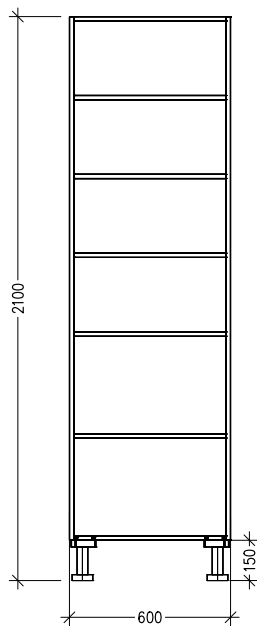

TOP VIEW

FRONT VIEW