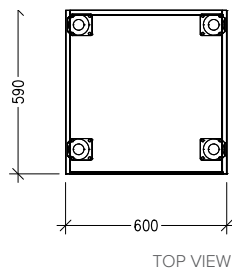

SPECIFICATION SHEET

Tall Open Shelf Cabinet

Code: MK234

Features

- Tall Open Shelf Cabinet
- x1 Fixed Shelf 880mm high
x3 Adjustable Shelves above bench height
x1 Adjustable Shelf below bench height
- Laminate Woodgrain & Solid Colours on MR Board
- **Default Dimensions** (as pictured):
W600 x H2100 x D590

Variable Dimensions:

Width: 600-900mm
Height: 1800-2400mm
Depth: 520-650mm

Note: For measurements outside the variable dimensions, please contact us.

Technical Details

Note: All measurements shown are in millimetres. Sizes are nominal.