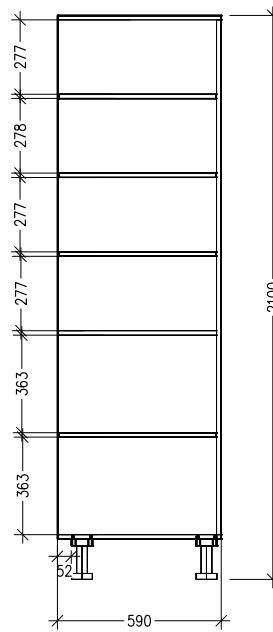

SIDE VIEW

Head Office: 30 Mill Road, Whanganui
0800 122 522 | sales@smartcab.co.nz
www.smartcab.co.nz