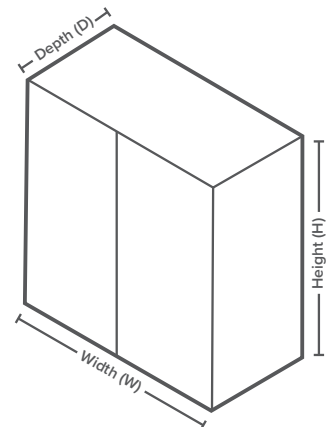

SPECIFICATION SHEET

Tall Open Shelf Cabinet

Code: MK234

Features

- Tall Open Shelf Cabinet
- x1 Fixed Shelf 880mm high
  x3 Adjustable Shelves above bench height
  x1 Adjustable Shelf below bench height
- Laminate Woodgrain & Solid Colours on MR Board
- **Default Dimensions** (as pictured):
  W600 x H2100 x D590

Variable Dimensions:

Width: 600-900mm
Height: 1800-2400mm
Depth: 520-650mm

Note: For measurements outside the variable dimensions, please contact us.

Technical Details

Note: All measurements shown are in millimetres. Sizes are nominal.

TOP VIEW

FRONT VIEW

Head Office: 30 Mill Road, Whanganui
0800 122 522 | sales@smartcab.co.nz
www.smartcab.co.nz