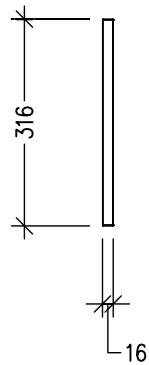

### Features

- 16mm Wall Cabinet End Panel
- Clashed (Edged Taped) Edges
- Laminate Woodgrain & Solid Colours on MR Board
- **Default Dimensions** (as pictured):  
W16 x H600 x D316

### Variable Dimensions:

Height: 400-1000mm

Depth: 250-450mm

*Note: For measurements outside the variable dimensions, please contact us.*

### Technical Details

Note: All measurements shown are in millimetres. Sizes are nominal.

TOP VIEW

FRONT VIEW

SIDE VIEW