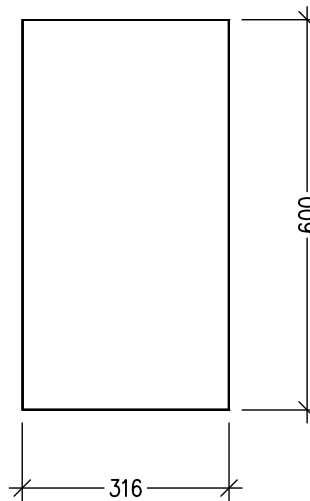

### Features

- 16mm Wall Cabinet End Panel
- Clashed (Edged Taped) Edges
- Laminate Woodgrain & Solid Colours on MR Board
- **Default Dimensions** (as pictured):  
W16 x H600 x D316

### Variable Dimensions:

Height: 400-1000mm

Depth: 250-450mm

*Note: For measurements outside the variable dimensions, please contact us.*

### Technical Details

Note: All measurements shown are in millimetres. Sizes are nominal.

TOP VIEW

FRONT VIEW

SIDE VIEW