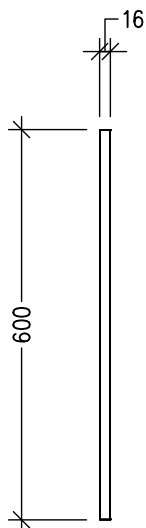

## Wall Cabinet End Panel

Code: MK184

### Features

- 16mm Wall Cabinet End Panel
- Clashed (Edged Taped) Edges
- Laminate Woodgrain & Solid Colours on MR Board
- **Default Dimensions** (as pictured):  
W16 x H600 x D316

### Variable Dimensions:

Height: 400-1000mm

Depth: 250-450mm

*Note: For measurements outside the variable dimensions, please contact us.*

### Technical Details

Note: All measurements shown are in millimetres. Sizes are nominal.

TOP VIEW

FRONT VIEW

SIDE VIEW