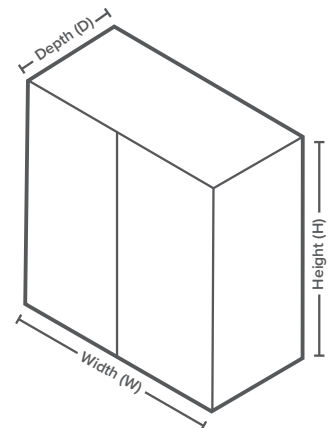

### Features

- 16mm Wall Cabinet End Panel
- Clashed (Edged Taped) Edges
- Laminate Woodgrain & Solid Colours on MR Board
- **Default Dimensions** (as pictured):  
W16 x H600 x D316

### Variable Dimensions:

Height: 400-1000mm

Depth: 250-450mm

*Note: For measurements outside the variable dimensions, please contact us.*

### Technical Details

Note: All measurements shown are in millimetres. Sizes are nominal.

TOP VIEW

FRONT VIEW

SIDE VIEW