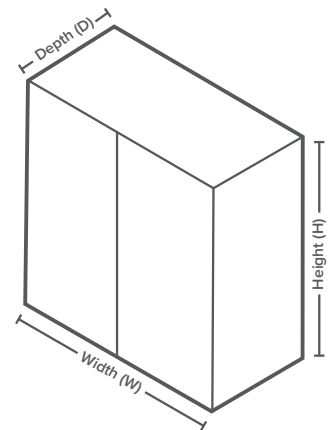

### Features

- 16mm Wall Cabinet End Panel
- Clashed (Edged Taped) Edges
- Laminate Woodgrain & Solid Colours on MR Board
- **Default Dimensions (as pictured):**  
W16 x H600 x D326

### Variable Dimensions:

Height: 400-1000mm

Depth: 260-460mm

*Note: For measurements outside the variable dimensions, please contact us.*

### Technical Details

Note: All measurements shown are in millimetres. Sizes are nominal.

TOP VIEW

FRONT VIEW

SIDE VIEW

Head Office: 30 Mill Road, Whanganui  
0800 122 522 | sales@smartcab.co.nz  
[www.smartcab.co.nz](http://www.smartcab.co.nz)