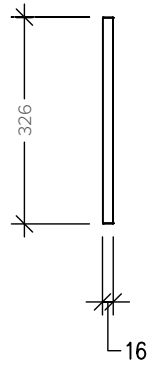

### Features

- 16mm Wall Cabinet End Panel
- Clashed (Edged Taped) Edges
- Laminate Woodgrain & Solid Colours on MR Board
- **Default Dimensions (as pictured):**  
W16 x H600 x D326

### Variable Dimensions:

Height: 400-1000mm

Depth: 260-460mm

*Note: For measurements outside the variable dimensions, please contact us.*

### Technical Details

Note: All measurements shown are in millimetres. Sizes are nominal.

TOP VIEW

FRONT VIEW

SIDE VIEW

Head Office: 30 Mill Road, Whanganui  
0800 122 522 | sales@smartcab.co.nz  
[www.smartcab.co.nz](http://www.smartcab.co.nz)