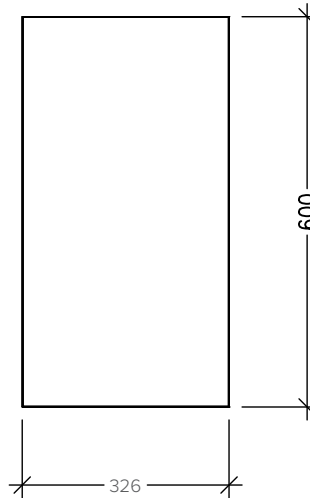

### Features

- 16mm Wall Cabinet End Panel
- Clashed (Edged Taped) Edges
- Laminate Woodgrain & Solid Colours on MR Board
- **Default Dimensions (as pictured):**  
W16 x H600 x D326

### Variable Dimensions:

Height: 400-1000mm

Depth: 260-460mm

*Note: For measurements outside the variable dimensions, please contact us.*

### Technical Details

Note: All measurements shown are in millimetres. Sizes are nominal.

TOP VIEW

FRONT VIEW

SIDE VIEW

Head Office: 30 Mill Road, Whanganui  
0800 122 522 | sales@smartcab.co.nz  
[www.smartcab.co.nz](http://www.smartcab.co.nz)