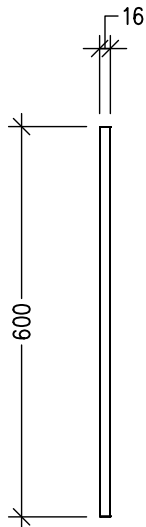

## Wall Cabinet End Panel

Code: MK184

### Features

- 16mm Wall Cabinet End Panel
- Clashed (Edged Taped) Edges
- Laminate Woodgrain & Solid Colours on MR Board
- **Default Dimensions (as pictured):**  
W16 x H600 x D326

### Variable Dimensions:

Height: 400-1000mm

Depth: 260-460mm

*Note: For measurements outside the variable dimensions, please contact us.*

### Technical Details

Note: All measurements shown are in millimetres. Sizes are nominal.

TOP VIEW

FRONT VIEW

SIDE VIEW

Head Office: 30 Mill Road, Whanganui  
0800 122 522 | sales@smartcab.co.nz  
[www.smartcab.co.nz](http://www.smartcab.co.nz)